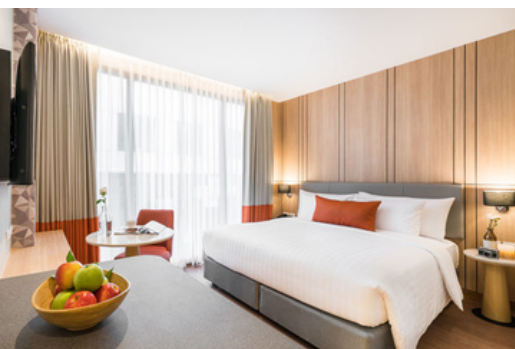

The Key Premier Hotel Sukhumvit is a contemporary boutique hotel featuring 75 guestrooms, each boasting modern day conveniences.

The hotel is situated in Sukhumvit Soi 7 where dining, shopping and nightlife venues are within a short walking distance. Also located nearby the Nana BTS Skytrain, Sukhumvit MRT and Terminal 21 Shopping Center.

The hotel highlights state-of-the-art facilities which includes an Outdoor Pool with Bar, Fitness Center and a Restaurant.

The Key Premier Sukhumvit is an ideal accommodation for both business and leisure travelers.

## NO. OF ROOMS

ROOM TYPE	ROOM SIZE	NO. OF ROOM
DELUXE ROOM	25 SQ.M.	64 ROOMS
PREMIER CORNER	35 SQ.M.	9 ROOMS
PREMIER SUITE	45 SQ.M.	1 ROOM
PREMIER GRAND SUITE	45 SQ.M.	1 ROOM

## ACCOMMODATION FACILITIES

- Electronic keycard
- Air-conditioning
- LED TV
- Minibar
- Coffee and tea making facility
- Universal power outlets and USB outlets in all guestrooms
- In room safe deposit box
- Iron and ironing board (on request basis)
- Bathroom amenities
- Wall mounted hairdryer in all bathrooms
- Bathtub (Premier Corner, Premier Suite, and Premier Grand Suite)
- Living area (Premier Suite and Premier Grand Suite)