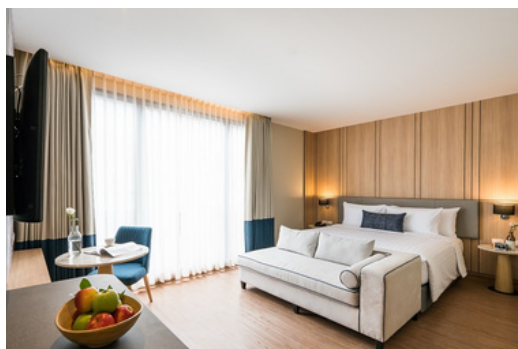

The Key Premier Hotel Sukhumvit is a contemporary boutique hotel featuring 75 guestrooms, each boasting modern day conveniences.

The hotel is situated in Sukhumvit Soi 7 where dining, shopping and nightlife venues are within a short walking distance. Also located nearby the Nana BTS Skytrain, Sukhumvit MRT and Terminal 21 Shopping Center.

The hotel highlights state-of-the-art facilities which includes an Outdoor Pool with Bar, Fitness Center and a Restaurant.

The Key Premier Sukhumvit is an ideal accommodation for both business and leisure travelers.

## ACCOMMODATION FACILITIES

- Electronic keycard
- Air-conditioning
- LED TV
- Minibar
- Coffee and tea making facility
- Universal power outlets and USB outlets in all guestrooms
- In room safe deposit box
- Iron and ironing board (on request basis)
- Bathroom amenities
- Wall mounted hairdryer in all bathrooms
- Bathtub (Premier Corner, Premier Suite, and Premier Grand Suite)
- Living area (Premier Suite and Premier Grand Suite)