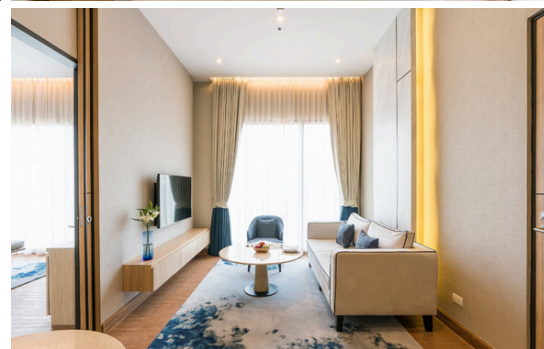

NO. OF ROOMS

ROOM TYPE	ROOM SIZE	NO. OF ROOM
DELUXE ROOM	25 SQ.M.	64 ROOMS
PREMIER CORNER	35 SQ.M.	9 ROOMS
PREMIER SUITE	45 SQ.M.	1 ROOM
PREMIER GRAND SUITE	45 SQ.M.	1 ROOM