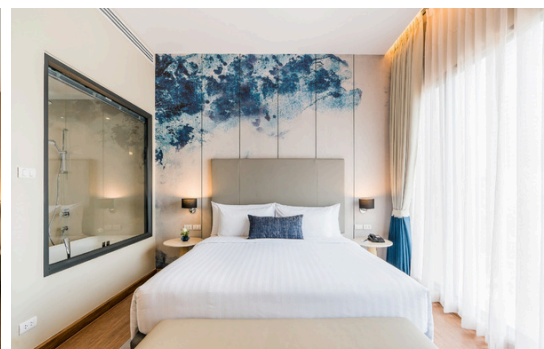

The Key Premier Hotel Sukhumvit is a contemporary boutique hotel featuring 75 guestrooms, each boasting modern day conveniences.

The hotel is situated in Sukhumvit Soi 7 where dining, shopping and nightlife venues are within a short walking distance. Also located nearby the Nana BTS Skytrain, Sukhumvit MRT and Terminal 21 Shopping Center.

The hotel highlights state-of-the-art facilities which includes an Outdoor Pool with Bar, Fitness Center and a Restaurant.

The Key Premier Sukhumvit is an ideal accommodation for both business and leisure travelers.

## NO. OF ROOMS

ROOM TYPE	ROOM SIZE	NO. OF ROOM
DELUXE ROOM	25 SQ.M.	64 ROOMS
PREMIER CORNER	35 SQ.M.	9 ROOMS
PREMIER SUITE	45 SQ.M.	1 ROOM
PREMIER GRAND SUITE	45 SQ.M.	1 ROOM

## ACCOMMODATION FACILITIES

- Electronic keycard
- Air-conditioning
- LED TV
- Minibar
- Coffee and tea making facility
- Universal power outlets and USB outlets in all guestrooms
- In room safe deposit box
- Iron and ironing board (on request basis)
- Bathroom amenities
- Wall mounted hairdryer in all bathrooms
- Bathtub (Premier Corner, Premier Suite, and Premier Grand Suite)
- Living area (Premier Suite and Premier Grand Suite)